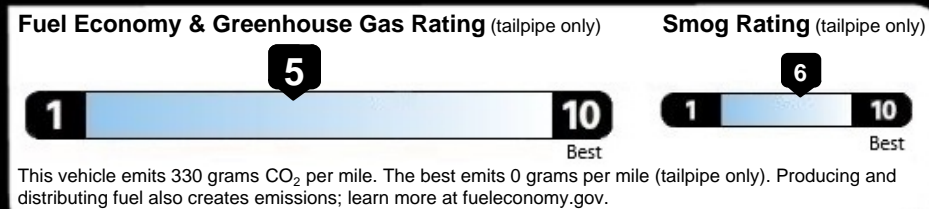

LIMITED WARRANTY/ROADSIDE ASSISTANCE

3 Years / 36,000 Miles Basic
5 Years / 60,000 Miles Powertrain
5 Years / Unlimited Mileage Rust Perforation
3 Years / 36,000 24/7 Roadside Assistance
See Owner Info Kit & Warranty for Details

OPTIONAL EQUIPMENT AND OTHER ITEMS

Manufacturer's Suggested Retail Price	$34,995.00
Exterior Color: Crystal Black Silica	
Full Tank of Gas	INCLD
Option Package: 13	$2,270.00
Subaru 12.1" Multimedia System w/ Navigation	
Wireless Charger	
Power Moonroof	
Heated Steering Wheel	
Rain-sensing Windshield Wipers	
Auto-Dimming Mirror with Compass and HomeLink	$447.00
All-Weather Floor Liners	$207.00
Rear Seatback Protector	$156.00

EPA DOT Fuel Economy and Environment

Fuel Economy

27 MPG Small SUVs range from 14 to 138 MPG. The best vehicle rates 146 MPGe.

25 city 31 highway

3.7 gallons per 100 miles

Gasoline Vehicle

You spend $750 more in fuel costs over 5 years compared to the average new vehicle.

Annual fuel COST
$1,850

Actual results will vary for many reasons, including driving conditions and how you drive and maintain your vehicle. The average new vehicle gets 29 MPG and costs $8,500 to fuel over 5 years. Cost estimates are based on 15,000 miles per year at $3.30 per gallon. MPGe is miles per gallon equivalent. Vehicle emissions are a significant cause of climate change and smog.

fueleconomy.gov

Calculate personalized estimates and compare vehicles

PARTS CONTENT INFORMATION

FOR VEHICLES IN THIS CARLINE:	FOR THIS VEHICLE:
U.S./CANADIAN PARTS CONTENT: 0%	FINAL ASSEMBLY POINT: OTA, GUNMA, JAPAN
MAJOR SOURCES OF FOREIGN PARTS CONTENT: JAPAN: 85%	COUNTRY OF ORIGIN: JAPAN
	ENGINE: JAPAN
	TRANSMISSION: JAPAN

Note: Parts content does not include final assembly, distribution, or other non-parts costs.

Privacy Notice
www.subaru.com/company/privacy.html

Destination and Delivery **$1,450.00**
Total Suggested Retail Price **$39,525.00**

THIS LABEL HAS BEEN APPLIED PURSUANT TO FEDERAL LAW, DO NOT REMOVE OR ALTER PRIOR TO THE DELIVERY TO THE ULTIMATE PURCHASER.